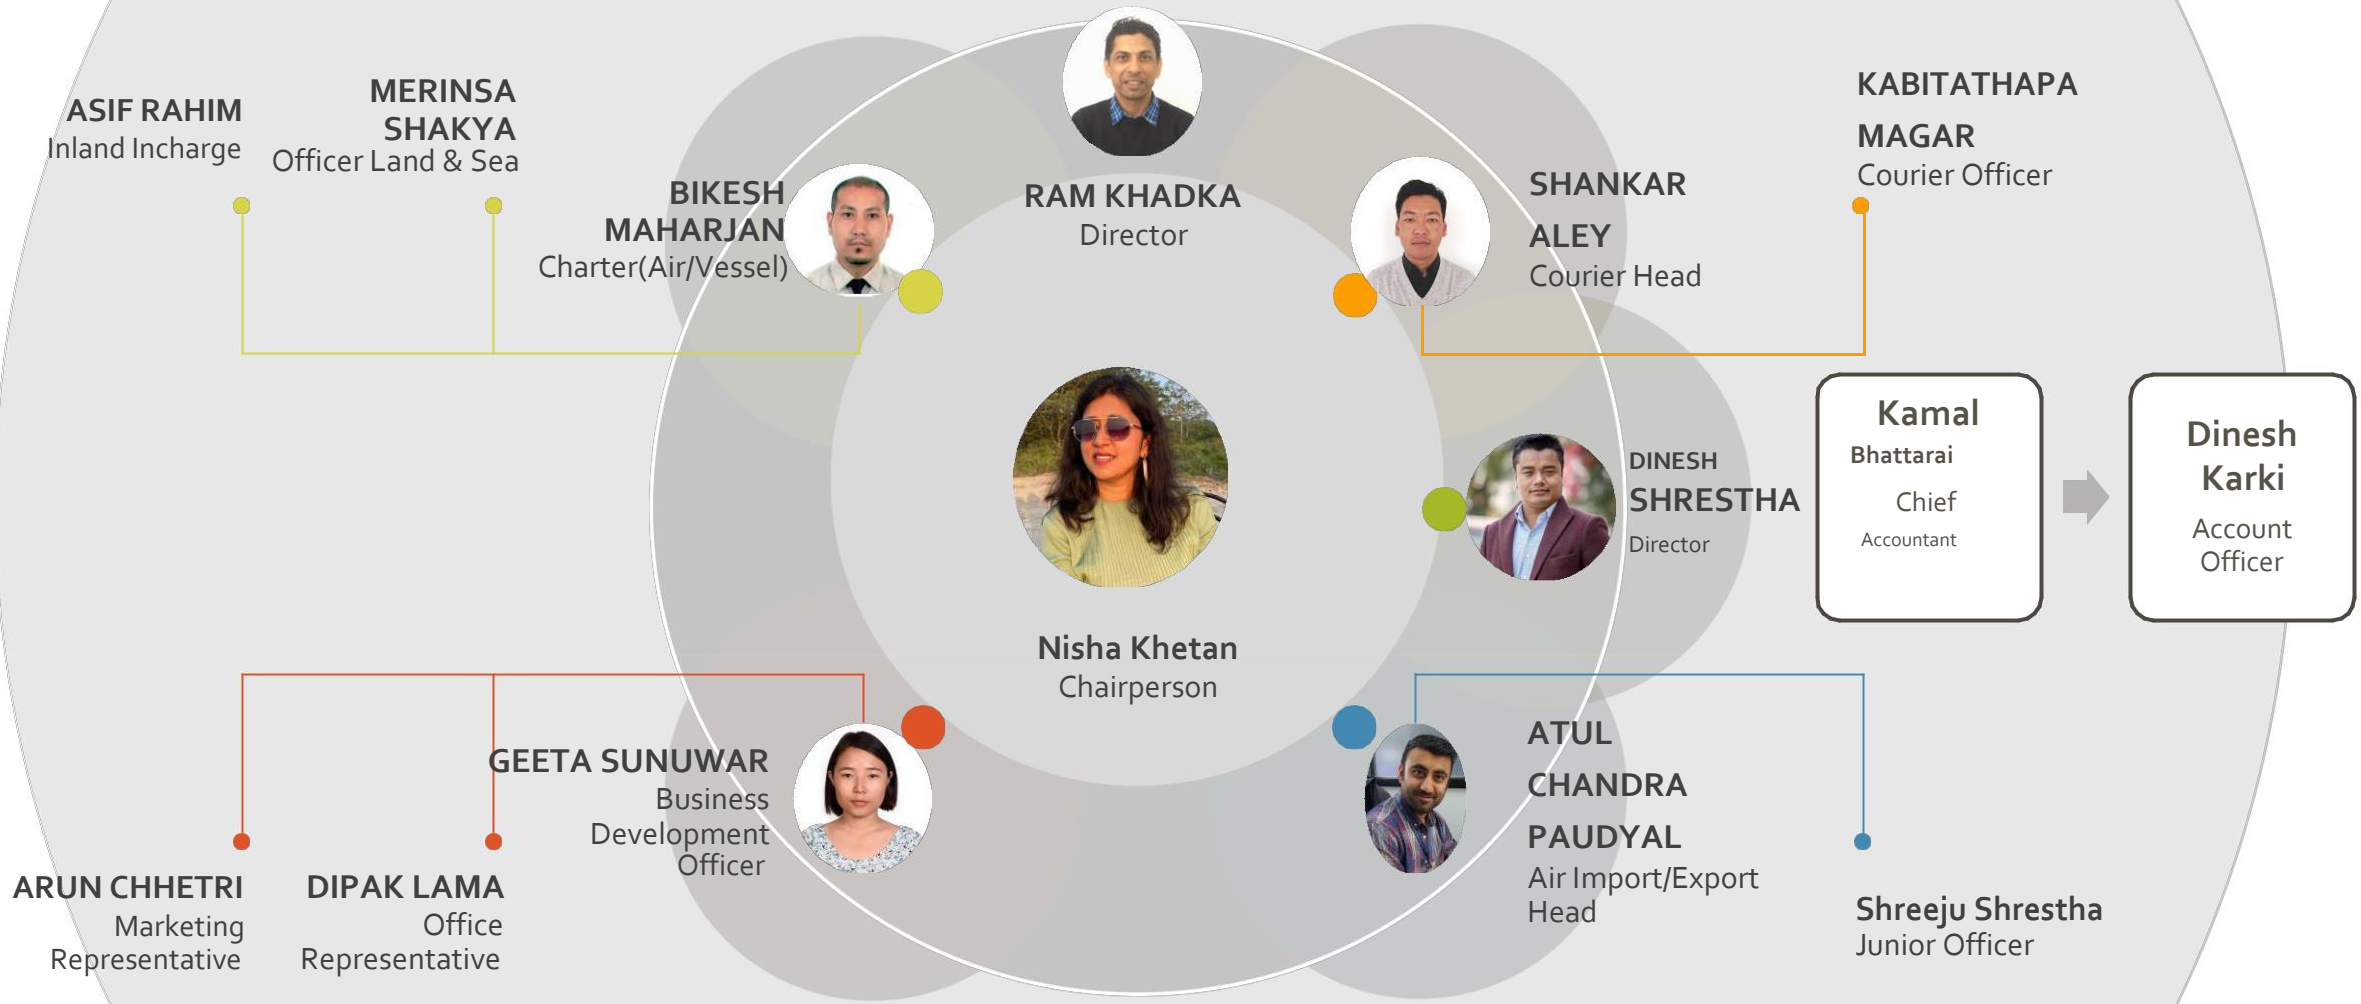

## NISHAKHETAN

CHAIRMAN

Route International Cargo Pvt. Ltd (RIC) was established in the middle of the lockdown period of pandemic of Covid 19 in 2020. this was the time when the people and the business fraternity were stagnated. Our nation Nepal is fully dependent on the import trade, obviously could not be out of its impact. The schedule flights connecting the world were stopped. People movement was restricted and supply chain was broken down. Thus with the vision of providing one-stop freight solution with integrated all possible mode of transportation during and afterward of the pandemic situations, a group of friends from airlines and logistics industry came together to establish such a company that may stand as an umbrella organization for channelizing the import and export by any means of the transportations and logistics solutions by 24 hrs. a day 7 days a week and 365 in a year.

## Name of Company:

Route International Cargo Pvt. Ltd.

Estd: August 2020

Number of Staff: 15

Number Vehicle: 2

Warehouse: Bishal Nagar,  
Kathmandu

## Corporate Association

- ✓ Majestic Global Logistics Network (MGLN)
- ✓ JCtrans

**“ Coming together is a  
beginning Keeping  
together is a progress  
Working  
together is a  
success “....**

= HENRYFORD

# Organization Chart