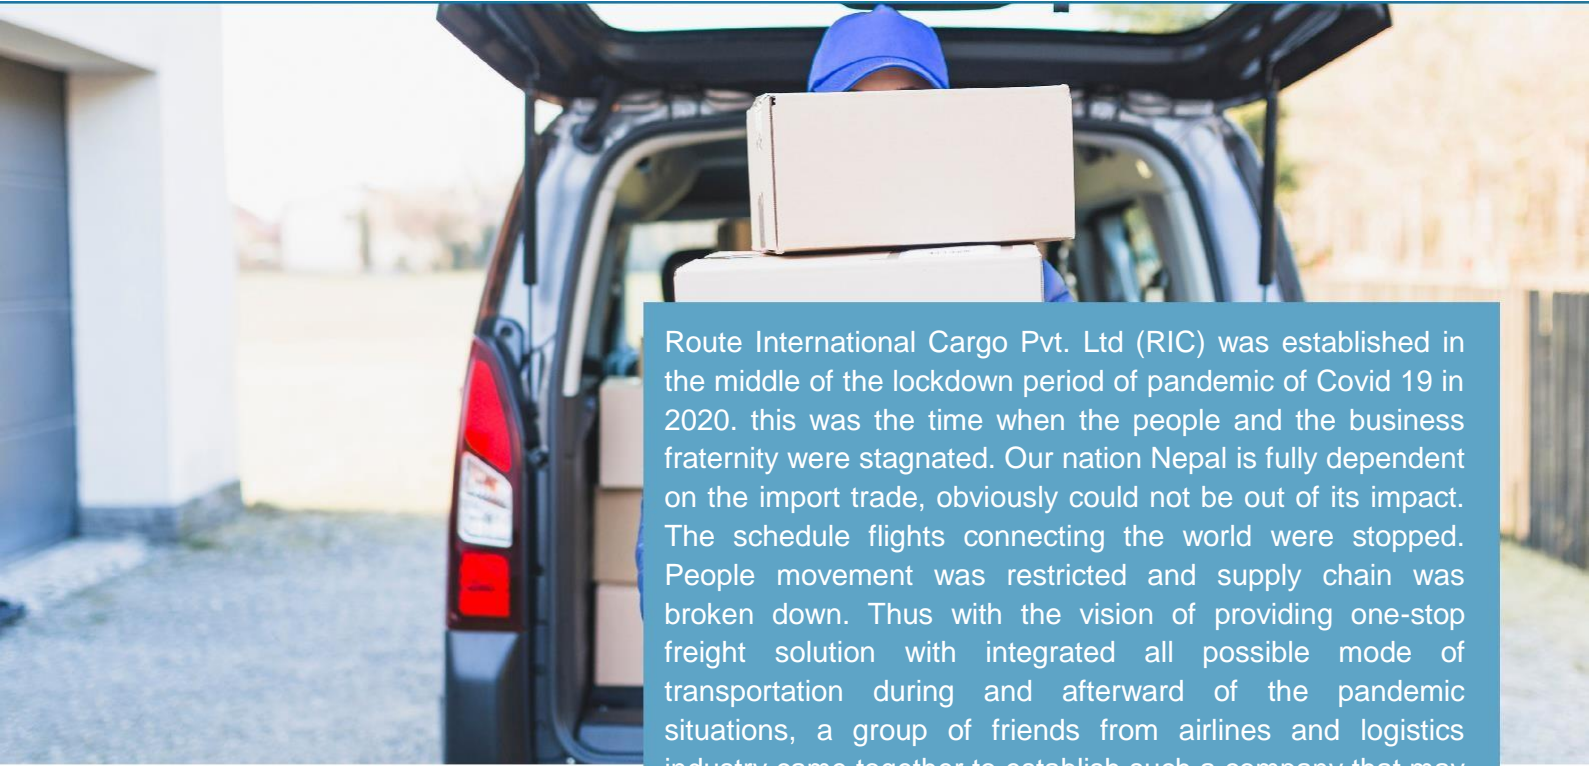

*THE  
BEST AND WELL  
MANAGED  
SERVICE  
PROVIDER*

## NISHAKHETAN

CHAIRMAN

Route International Cargo Pvt. Ltd (RIC) was established in the middle of the lockdown period of pandemic of Covid 19 in 2020. this was the time when the people and the business fraternity were stagnated. Our nation Nepal is fully dependent on the import trade, obviously could not be out of its impact. The schedule flights connecting the world were stopped. People movement was restricted and supply chain was broken down. Thus with the vision of providing one-stop freight solution with integrated all possible mode of transportation during and afterward of the pandemic situations, a group of friends from airlines and logistics industry came together to establish such a company that may stand as an umbrella organization for channelizing the import and export by any means of the transportations and logistics solutions by 24 hrs. a day 7 days a week and 365 in a year.